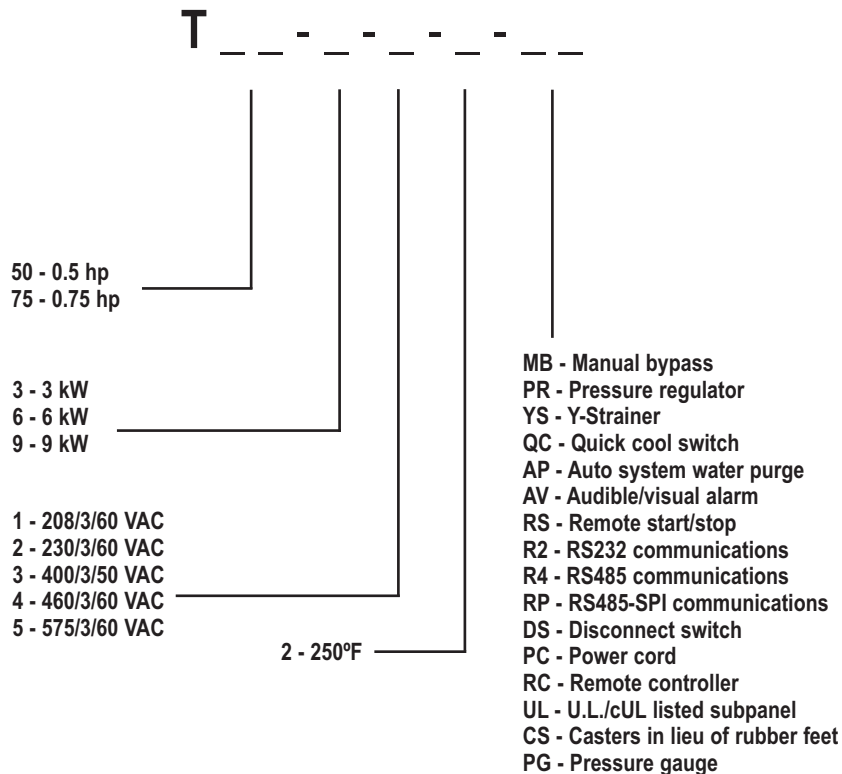

TRUETEMP SERIES MINI WATER TCU

For production applications requiring exact temperature control in limited spaces, nothing measures up to TrueTemp TCU Series mini water temperature control units from AEC.

OPTIONAL FEATURES

- Casters in lieu of rubber feet
- Manual bypass (shipped loose)
- Pressure regulator/relief valve for water supply, shipped loose
- Y strainer (From Process or Water Supply; shipped loose)
- Quick cool switch
- Auto system water purge (mold purge), shipped loose
- General fault audible/visual alarm
- Remote start/stop
- Communications – RS485, RS23 or General; RS485 SPI
- Ten foot power cord; no plug, shipped loose
- Rotary through-the-door disconnect switch
- UL/cUL-listed subpanel
- Operating voltages: 208/3/60, 230/3/60, 200-400/3/50, 575/3/60
- Pressure gauges, shipped loose, to be mounted on the back of unit

SPECIFICATIONS

Pump, HP (kW)	Flow, gpm (lpm)	Pressure, psig (bar)	Height, in. (cm)	Width, in. (cm)	Depth, in. (cm)	Ship. weight, lbs. (kg)
0.5 (0.37)	15 (57)	20 (138)	17.5 (44)	9.5 (24)	23 (58)	110 (50)
0.75 (0.56)	20 (76)	23 (159)	17.5 (44)	9.5 (24)	23 (58)	110 (50)

DIMENSIONS

PART NUMBERING SCHEME

Example:
 T75-9-4-2-AV-QC: TrueTemp Mini w/ 9 hp pump, 9 kW heater, 460 VAC, 250°F maximum operating temperature, Audible/Visual Alarm, and Quick Cool Switch