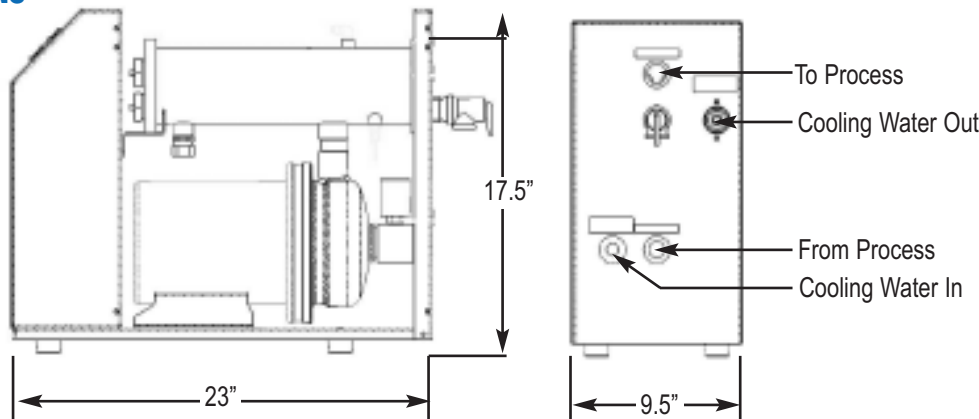

TrueTemp Mini TCU

STANDARD FEATURES

- Off-the-shelf 1/16th DIN microprocessor based PID controller
- Non-ferrous construction
- Easily removable panels for quick access to internal components
- Incoloy® immersion heater with IEC contactors
- Pressure switch set at 16 psig
- NEMA 1 electrical enclosure
- 250° F (121° C) maximum operating temperature
- Motor circuit protector
- Independent safety thermostat
- 1 year parts and labor warranty at the factory

SPECIFICATIONS

Pump, HP (kW)	Flow, gpm (lpm)	Pressure, psig (bar)	Height, in. (cm)	Width, in. (cm)	Depth, in. (cm)	Ship. weight, lbs. (kg)
0.5 (0.37)	15 (57)	20 (138)	17.5 (44)	9.5 (24)	23 (58)	110 (50)
0.75 (0.56)	20 (76)	23 (159)	17.5 (44)	9.5 (24)	23 (58)	110 (50)

DIMENSIONS

PART NUMBERING SCHEME

Example:
 T75-9-4-2-AV-QC: TrueTemp Mini w/ 9 hp pump, 9 kW heater, 460 VAC, 250°F maximum operating temperature, Audible/Visual Alarm, and Quick Cool Switch